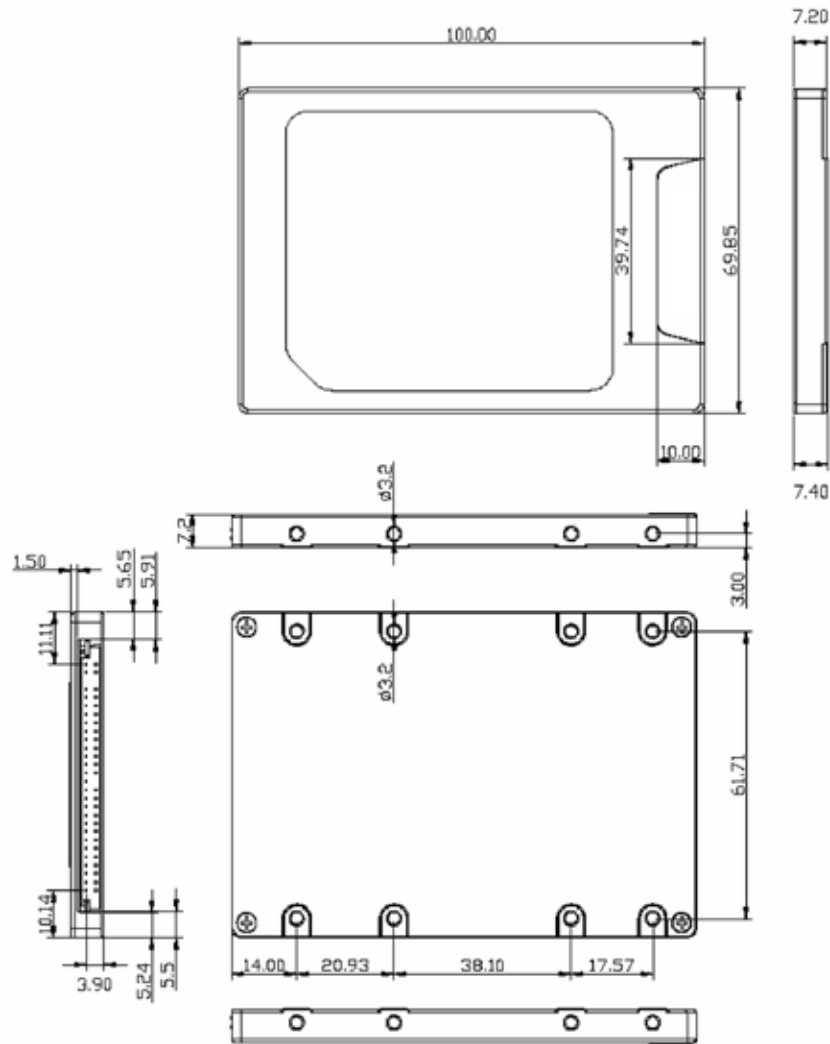

Solid State Drive

Applied Analytics DS-204A — Revised 16 June 2016

Reliable data storage for Applied Analytics analyzers.

This data sheet describes the SSD that is pre-installed in the Applied Analytics HMI. This SSD comes preloaded with the ECLIPSE Software needed to operate an Applied Analytics system. This component is highly resilient and lasts without failure far longer than traditional hard drives.

Features

- » Longer lifetime than traditional hard disks
- » Preloaded with ECLIPSE Software for quick drive replacement with minimal downtime
- » Non-volatile flash memory for excellent data retention
- » Built-in Error Correction Code functionality and wear-leveling algorithm ensures high reliability in data transfer